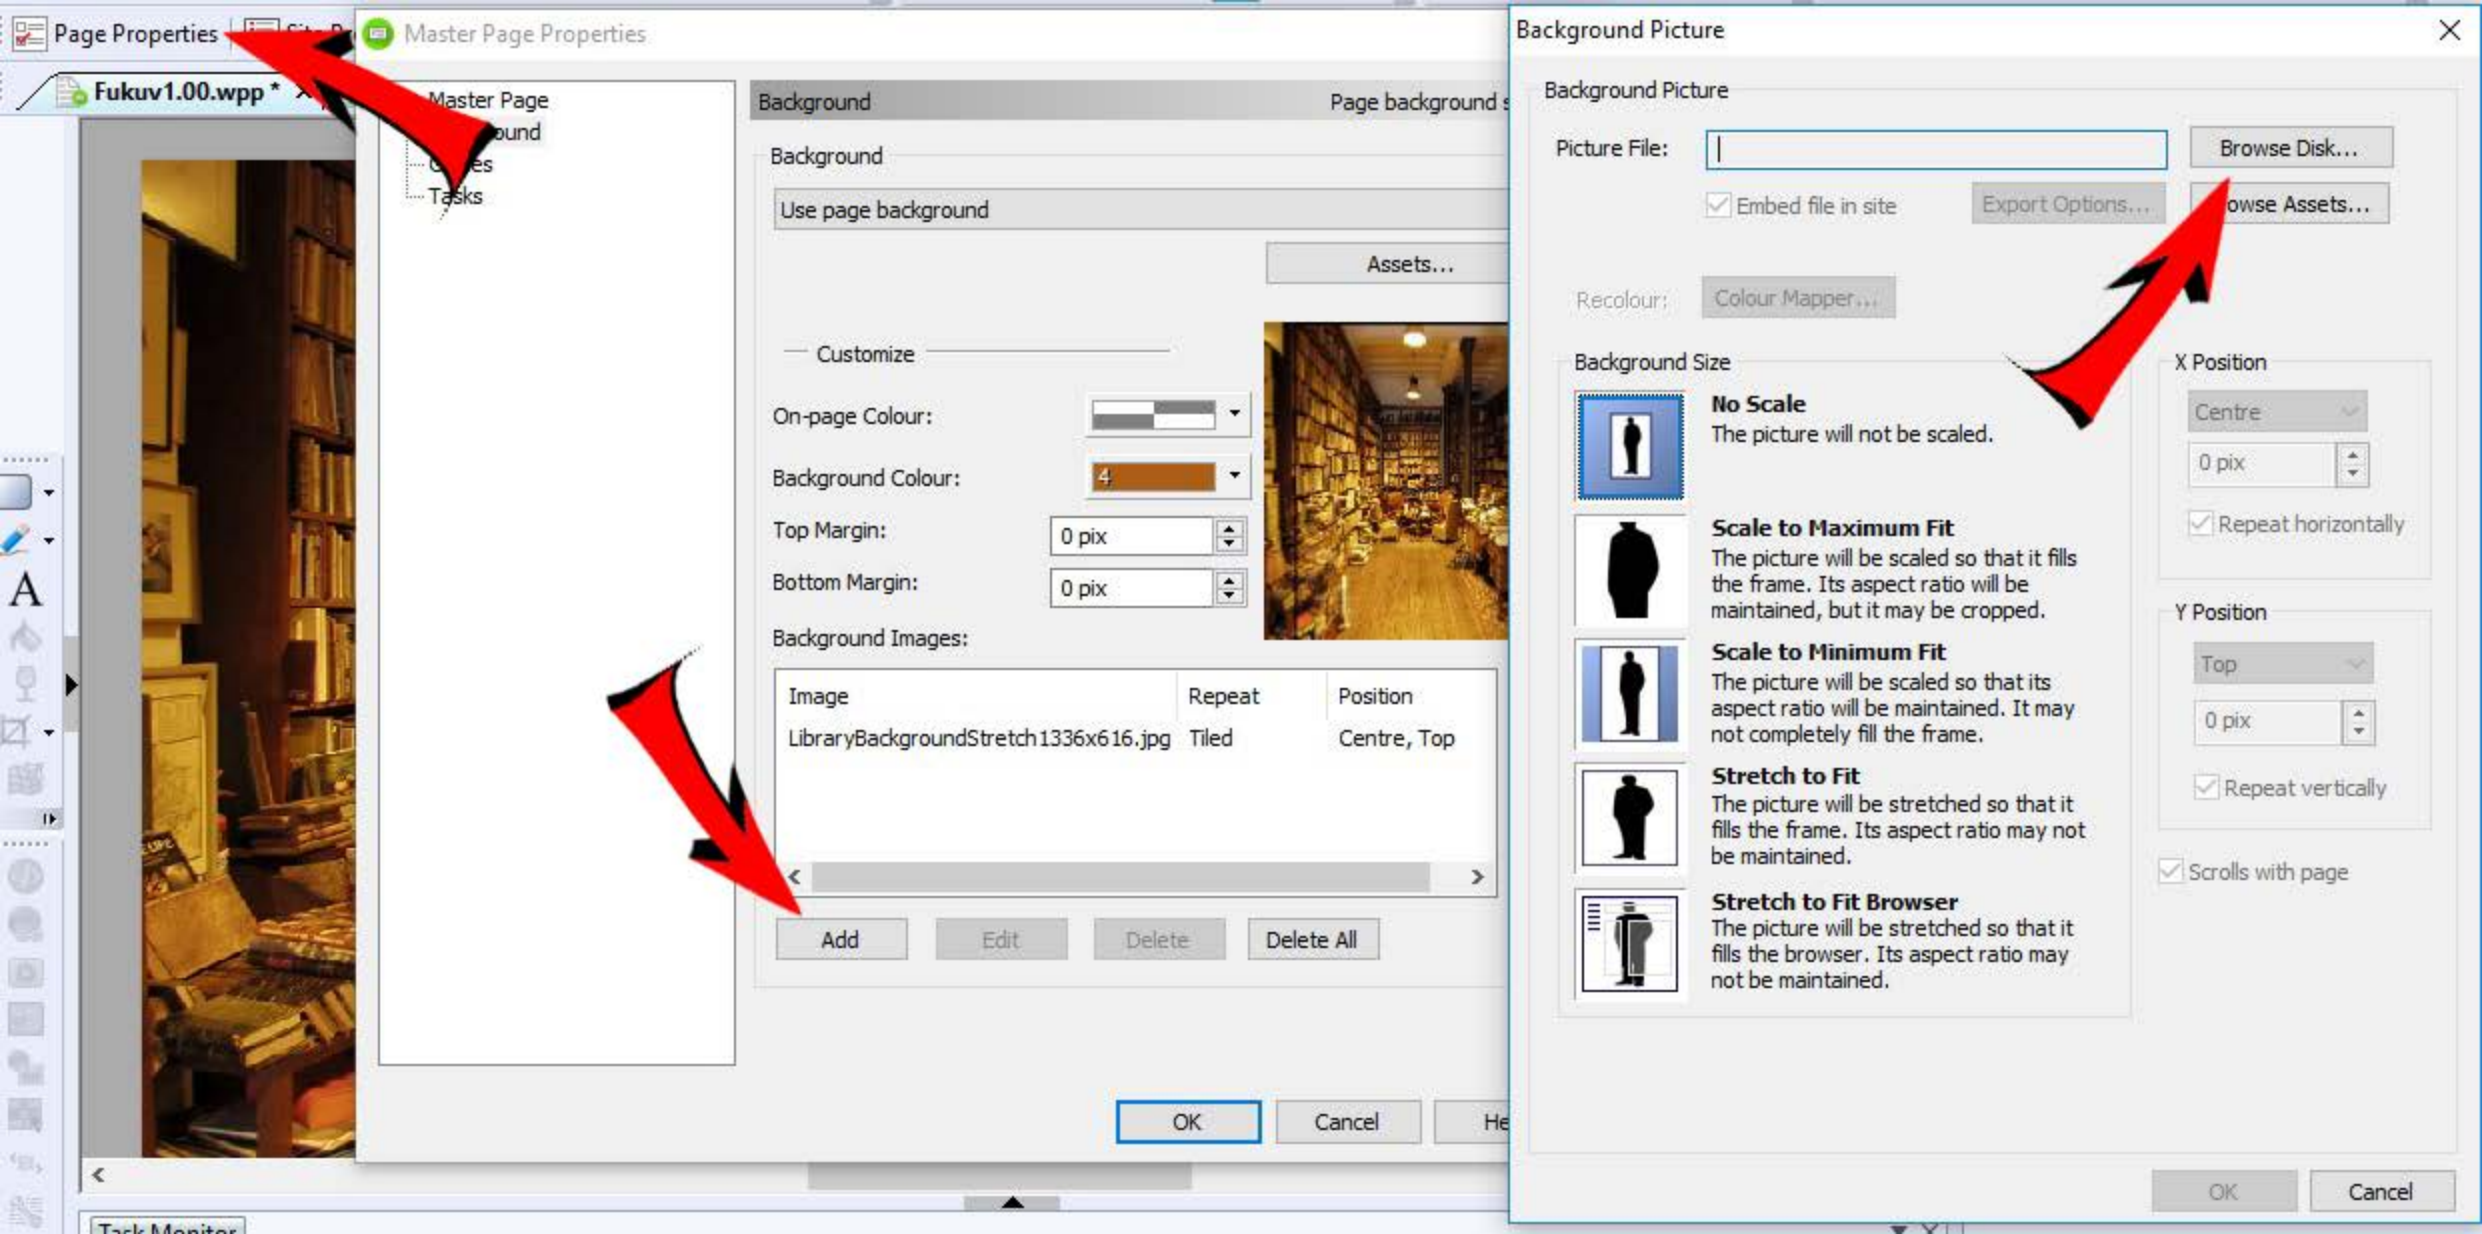

Page Properties

Master Page Properties

Fukuv1.00.wpp *

Master Page

Background

Page background s

Background

Use page background

Assets...

Customize

On-page Colour:

Background Colour:

Top Margin:

Bottom Margin:

Background Images:

Image	Repeat	Position
LibraryBackgroundStretch1336x616.jpg	Tiled	Centre, Top

Add

Edit

Delete

Delete All

OK

Cancel

He

Background Picture

Background Picture

Picture File:

Browse Disk...

☒ Embed file in site

Export Options...

Browse Assets...

Recolour:

Colour Mapper...

Background Size

No Scale

The picture will not be scaled.

Scale to Maximum Fit

The picture will be scaled so that it fills the frame. Its aspect ratio will be maintained, but it may be cropped.

Scale to Minimum Fit

The picture will be scaled so that its aspect ratio will be maintained. It may not completely fill the frame.

Stretch to Fit

The picture will be stretched so that it fills the frame. Its aspect ratio may not be maintained.

Stretch to Fit Browser

The picture will be stretched so that it fills the browser. Its aspect ratio may not be maintained.

X Position

Centre

0 pix

☒ Repeat horizontally

Y Position

Top

0 pix

☒ Repeat vertically

☒ Scrolls with page

OK

Cancel